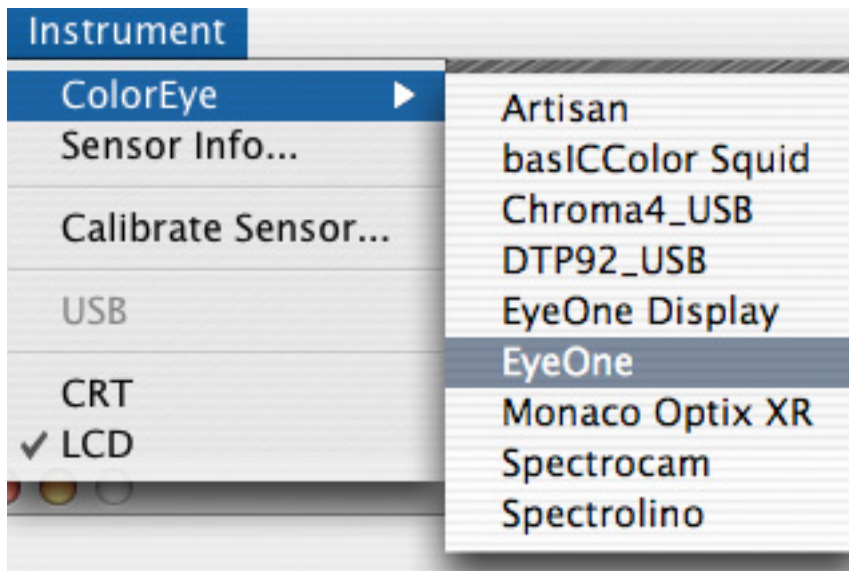

# Plays well with others.

ColorEyes™ Display plays nice and makes nice monitor profiles.

ColorEyes Display will work with just about every popular instrument for calibrating monitors. How great is that? So no matter what instrument you own you are no longer locked into lesser software. Simply grab a copy of ColorEyes Display and get the most out of your previous instrument.

**Pick your Device for a reliable ColorEyes profile.**

Use devices from your previous monitor profiling package with ColorEyes Display. New to monitor profiling? Purchase the bundle version with the award winning XRite DTP94 Colorimeter.